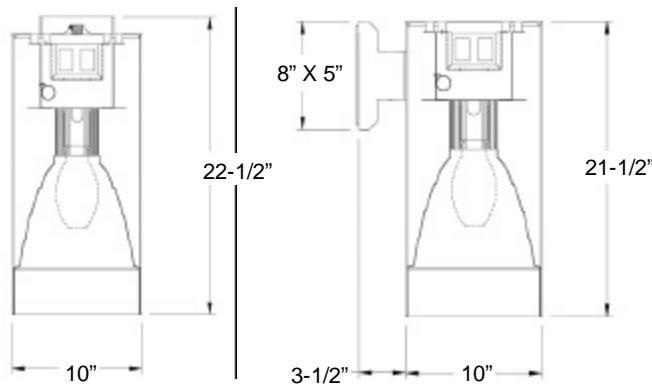

**Canopy Set (Pendant Mount)** 0-45° hang straight for 3/8" x 12" long steel pipe standard length with P2 accessory. Finished to match housing.\*\*

**EZ5 Wall Bracket (Wall Mount):** One-piece cast aluminum bracket/arm assembly with access plate for wire inspection. Cast aluminum, wall mounting plate with 1/4" thick neoprene gasket. Quick disconnect wiring harness. Finished to match housing.

## DIMENSIONS