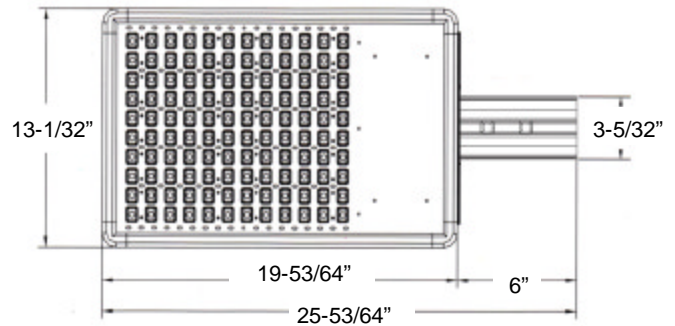

3254 North Kilbourn Avenue Chicago, Illinois 60641-4505
Phone: 773-427-7000 Fax: 800-217-1260 www.escolighting.com

A Woman-Owned Business
Established 1975

02/2010