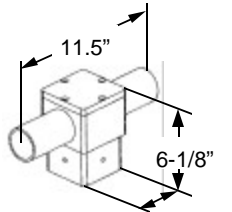

EXAMPLE ORDER **L361BZT2OS2** = LFL 36 Array, Type I distribution, textured bronze finish, with trunnion type 2 and occupancy sensor with 360° 48' coverage mounted at 8'.

ETQ1.

Single 2-3/8" O.D.,
2-1/8" I.D. tenon
fits 4" square poles

ETQ29.

Two 2-3/8" O.D.
2-1/8" I.D. tenon
fits 4" square poles

ETQ2.

Twin 2-3/8" O.D.
2-1/8" I.D. tenon
fits 4" square poles

ETQ3.

Three 2-3/8" O.D.
2-1/8" I.D. tenon
fits 4" square poles

ETQ4.

Quad 2-3/8" O.D.,
2-1/8" I.D. tenon
fits 4" square poles

EBS.

2-3/8" O.D., 2-1/8" I.D.
Tenon Straight mounting
bracket fits 2-3/8"
slip-fitter

ETR.

2-3/8" O.D., 2-1/8" I.D.
Tenon fits 4" round poles

EB90.

90 Degree "L" mounting bracket
fits 2-3/8" slip-fitter

TR.