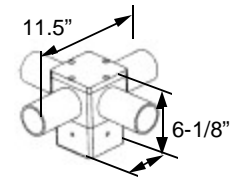

ETQ29.

Two 2-3/8" O.D.
2-1/8" I.D. tenon
fits 4" square poles

ETQ2.

Twin 2-3/8" O.D.
2-1/8" I.D. tenon
fits 4" square poles

ETQ3.

Three 2-3/8" O.D.
2-1/8" I.D. tenon
fits 4" square poles

ETQ4.

Quad 2-3/8" O.D.,
2-1/8" I.D. tenon
fits 4" square poles

EBS.

2-3/8" O.D., 2-1/8" I.D.
Tenon Straight mounting
bracket fits 2-3/8"
slip-fitter

ETR.

2-3/8" O.D., 2-1/8" I.D.
Tenon fits 4" round poles

EB90.

90 Degree "L" mounting bracket
fits 2-3/8" slip-fitter

TR.