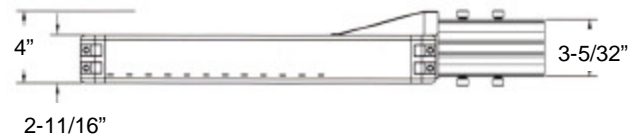

3254 North Kilbourn Avenue Chicago, Illinois 60641-4505
Phone: 773-427-7000 Fax: 800-217-1260 www.escolighting.com

A Woman-Owned Business
Established 1975

02/2010