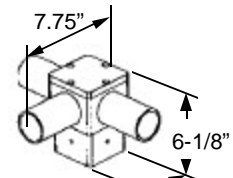

EXAMPLE ORDER **L361BZT2OS2** = LFL 36 Array, Type I distribution, textured bronze finish, with trunnion type 2 and occupancy sensor with 360° 48' coverage mounted at 8'.

ETQ1.

Single 2-3/8" O.D.,
2-1/8" I.D. tenon
fits 4" square poles

ETQ29.

Two 2-3/8" O.D.
2-1/8" I.D. tenon
fits 4" square poles

ETQ2.

Twin 2-3/8" O.D.
2-1/8" I.D. tenon
fits 4" square poles

ETQ3.

Three 2-3/8" O.D.
2-1/8" I.D. tenon
fits 4" square poles

ETQ4.

Quad 2-3/8" O.D.,
2-1/8" I.D. tenon
fits 4" square poles

EBS.

2-3/8" O.D., 2-1/8" I.D.
Tenon Straight mounting
bracket fits 2-3/8"
slip-fitter

ETR.

2-3/8" O.D., 2-1/8" I.D.
Tenon fits 4" round poles

EB90.

90 Degree "L" mounting bracket
fits 2-3/8" slip-fitter

TR.