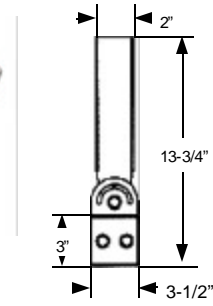

Trunnion 3

Change prefix from **LFL** to **LSL**
and add suffix **T3**

EXAMPLE ORDER **L361BZT2OS2** = LFL 36 Array, Type I distribution, textured bronze finish, with trunnion type 2 and occupancy sensor with 360° 48' coverage mounted at 8'.