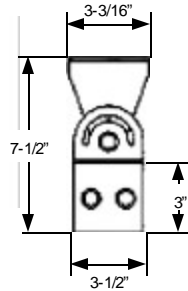

Trunnion 2

Change prefix from **LFL** to **LSL**
and add suffix **T2**