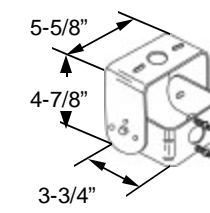

ETQ29.

Two 2-3/8" O.D.
2-1/8" I.D. tenon
fits 4" square poles

ETQ2.

Twin 2-3/8" O.D.
2-1/8" I.D. tenon
fits 4" square poles

ETQ3.

Three 2-3/8" O.D.
2-1/8" I.D. tenon
fits 4" square poles

ETQ4.

Quad 2-3/8" O.D.,
2-1/8" I.D. tenon
fits 4" square poles

EBS.

2-3/8" O.D., 2-1/8" I.D.
Tenon Straight mounting
bracket fits 2-3/8"
slip-fitter

ETR.

2-3/8" O.D., 2-1/8" I.D.
Tenon fits 4" round poles

EB90.

90 Degree "L" mounting bracket
fits 2-3/8" slip-fitter

TR.

SPHC, Thick 6mm
Adjusts over 180 degree arc.

SF.

Die cast aluminum slip-fitter joint
adjusts over 180 degree arc.
Fits 2-3/8" tenon.

Occupancy Sensor

Photo Control
Add suffix **PC.**

360° 48' coverage at 8' height