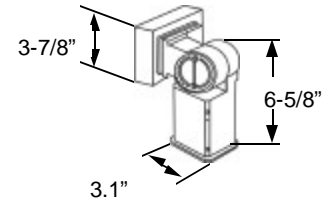

ETQ29.

Two 2-3/8" O.D.
2-1/8" I.D. tenon
fits 4" square poles

ETQ2.

Twin 2-3/8" O.D.
2-1/8" I.D. tenon
fits 4" square poles

ETQ3.

Three 2-3/8" O.D.
2-1/8" I.D. tenon
fits 4" square poles

ETQ4.

Quad 2-3/8" O.D.,
2-1/8" I.D. tenon
fits 4" square poles

EBS.

2-3/8" O.D., 2-1/8" I.D.
Tenon Straight mounting
bracket fits 2-3/8"
slip-fitter

ETR.

2-3/8" O.D., 2-1/8" I.D.
Tenon fits 4" round poles

EB90.

90 Degree "L" mounting bracket
fits 2-3/8" slip-fitter

TR.

SPHC, Thick 6mm
Adjusts over 180 degree arc.

SF.

Die cast aluminum slip-fitter joint
adjusts over 180 degree arc.
Fits 2-3/8" tenon.

Occupancy Sensor

Photo Control
Add suffix **PC.**

360° 48' coverage at 8' height