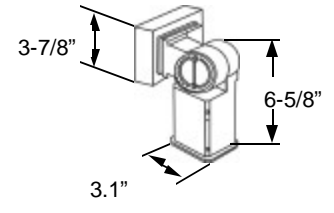

ETQ29.

Two 2-3/8" O.D.
2-1/8" I.D. tenon
fits 4" square poles

ETQ2.

Twin 2-3/8" O.D.
2-1/8" I.D. tenon
fits 4" square poles

ETQ3.

Three 2-3/8" O.D.
2-1/8" I.D. tenon
fits 4" square poles

ETQ4.

Quad 2-3/8" O.D.,
2-1/8" I.D. tenon
fits 4" square poles

EBS.

2-3/8" O.D., 2-1/8" I.D.
Tenon Straight mounting
bracket fits 2-3/8"
slip-fitter

ETR.

2-3/8" O.D., 2-1/8" I.D.
Tenon fits 4" round poles

EB90.

90 Degree "L" mounting bracket
fits 2-3/8" slip-fitter

TR.

SPHC, Thick 6mm
Adjusts over 180 degree arc.

SF.

Die cast aluminum slip-fitter joint
adjusts over 180 degree arc.
Fits 2-3/8" tenon.

Occupancy Sensor

Photo Control
Add suffix **PC**.

360° 48' coverage at 8' height