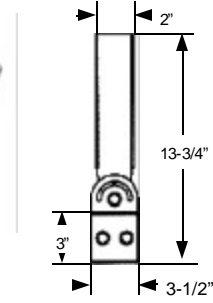

SPECIFICATIONS

Housing Extruded aluminum 6061 sides with locking die cast, soft corner caps. Integral LED power supply. Thin profile and design has a low EPA of 0.7941 (with the attached standard slip fitter), and weighs 5.10kg (11.25 lbs). Painted finish. See finish notes.

OPTIONS and ACCESSORIES

Trunnion 1

Change prefix from **LFL** to **LSL**
and add suffix **T1**

Trunnion 2

Change prefix from **LFL** to **LSL**
and add suffix **T2**

Trunnion 3

Change prefix from **LFL** to **LSL**
and add suffix **T3**

ETQ29.

Two 2-3/8" O.D.
2-1/8" I.D. tenon
fits 4" square poles

ETQ2.

Twin 2-3/8" O.D.
2-1/8" I.D. tenon
fits 4" square poles

ETQ3.

Three 2-3/8" O.D.
2-1/8" I.D. tenon
fits 4" square poles

ETQ4.

Quad 2-3/8" O.D.,
2-1/8" I.D. tenon
fits 4" square poles