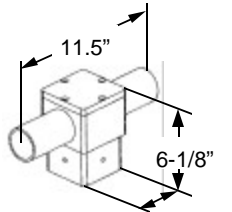

EXAMPLE ORDER **LSL361BZT2OS2** = LFL 36 Array, Type I distribution, textured bronze finish, with trunnion type 2 and occupancy sensor with 360° 48' coverage mounted at 8'.

ETQ1.

Single 2-3/8" O.D.,
2-1/8" I.D. tenon
fits 4" square poles

ETQ29.

Two 2-3/8" O.D.
2-1/8" I.D. tenon
fits 4" square poles

ETQ2.

Twin 2-3/8" O.D.
2-1/8" I.D. tenon
fits 4" square poles

ETQ3.

Three 2-3/8" O.D.
2-1/8" I.D. tenon
fits 4" square poles

ETQ4.

Quad 2-3/8" O.D.,
2-1/8" I.D. tenon
fits 4" square poles

EBS.

2-3/8" O.D., 2-1/8" I.D.
Tenon Straight mounting
bracket fits 2-3/8"
slip-fitter

ETR.

2-3/8" O.D., 2-1/8" I.D.
Tenon fits 4" round poles

EB90.

90 Degree "L" mounting bracket
fits 2-3/8" slip-fitter

TR.