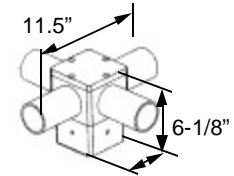

ETQ29.

Two 2-3/8" O.D.
2-1/8" I.D. tenon
fits 4" square poles

ETQ2.

Twin 2-3/8" O.D.
2-1/8" I.D. tenon
fits 4" square poles

ETQ3.

Three 2-3/8" O.D.
2-1/8" I.D. tenon
fits 4" square poles

ETQ4.

Quad 2-3/8" O.D.,
2-1/8" I.D. tenon
fits 4" square poles

EBS.

2-3/8" O.D., 2-1/8" I.D.
Tenon Straight mounting
bracket fits 2-3/8"
slip-fitter

ETR.

2-3/8" O.D., 2-1/8" I.D.
Tenon fits 4" round poles

EB90.

90 Degree "L" mounting bracket
fits 2-3/8" slip-fitter

TR.