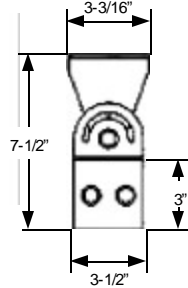

Trunnion 2

Change prefix from **LFL** to **LSL**
and add suffix **T2**