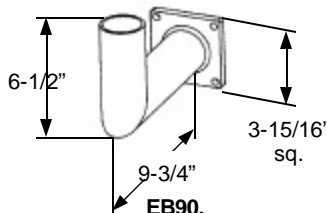

ETQ29.

Two 2-3/8" O.D.
2-1/8" I.D. tenon
fits 4" square poles

ETQ2.

Twin 2-3/8" O.D.
2-1/8" I.D. tenon
fits 4" square poles

ETQ3.

Three 2-3/8" O.D.
2-1/8" I.D. tenon
fits 4" square poles

ETQ4.

Quad 2-3/8" O.D.,
2-1/8" I.D. tenon
fits 4" square poles

EBS.

2-3/8" O.D., 2-1/8" I.D.
Tenon Straight mounting
bracket fits 2-3/8"
slip-fitter

ETR.

2-3/8" O.D., 2-1/8" I.D.
Tenon fits 4" round poles

EB90.

90 Degree "L" mounting bracket
fits 2-3/8" slip-fitter

TR.