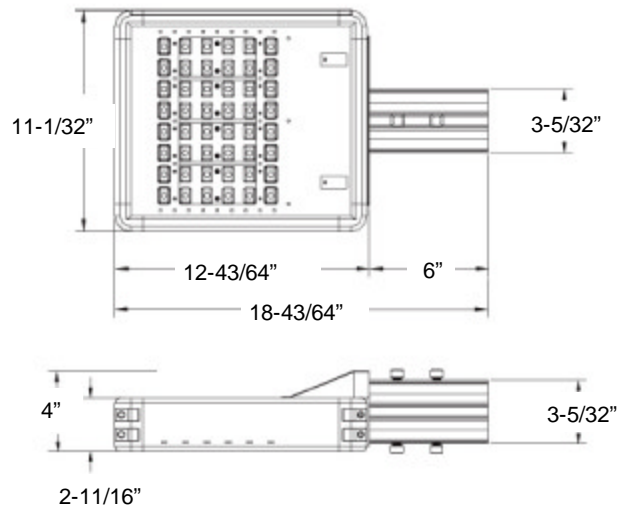

3254 North Kilbourn Avenue Chicago, Illinois 60641-4505
Phone: 773-427-7000 Fax: 800-217-1260 www.escolighting.com
A Woman-Owned Business
Established 1975

02/2010