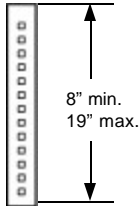

OPTIONS and ACCESSORIES