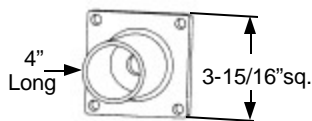

ETQ29.

Two 2-3/8" O.D.
2-1/8" I.D. tenon
fits 4" square poles

ETQ2.

Twin 2-3/8" O.D.
2-1/8" I.D. tenon
fits 4" square poles

ETQ3.

Three 2-3/8" O.D.
2-1/8" I.D. tenon
fits 4" square poles

ETQ4.

Quad 2-3/8" O.D.,
2-1/8" I.D. tenon
fits 4" square poles

EBS.

2-3/8" O.D., 2-1/8" I.D.
Tenon Straight mounting
bracket fits 2-3/8"
slip-fitter

ETR.

2-3/8" O.D., 2-1/8" I.D.
Tenon fits 4" round poles

EB90.

90 Degree "L" mounting bracket
fits 2-3/8" slip-fitter

TR.