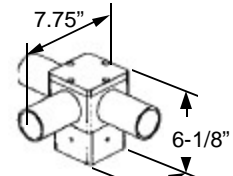

EXAMPLE ORDER **LSL361BZT2OS2** = LFL 36 Array, Type I distribution, textured bronze finish, with trunnion type 2 and occupancy sensor with 360° 48' coverage mounted at 8'.

ETQ1.

Single 2-3/8" O.D.,
2-1/8" I.D. tenon
fits 4" square poles

ETQ29.

Two 2-3/8" O.D.
2-1/8" I.D. tenon
fits 4" square poles

ETQ2.

Twin 2-3/8" O.D.
2-1/8" I.D. tenon
fits 4" square poles

ETQ3.

Three 2-3/8" O.D.
2-1/8" I.D. tenon
fits 4" square poles

ETQ4.

Quad 2-3/8" O.D.,
2-1/8" I.D. tenon
fits 4" square poles

EBS.

2-3/8" O.D., 2-1/8" I.D.
Tenon Straight mounting
bracket fits 2-3/8"
slip-fitter

ETR.

2-3/8" O.D., 2-1/8" I.D.
Tenon fits 4" round poles

EB90.

90 Degree "L" mounting bracket
fits 2-3/8" slip-fitter

TR.