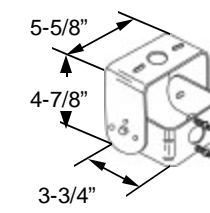

ETQ29.

Two 2-3/8" O.D.
2-1/8" I.D. tenon
fits 4" square poles

ETQ2.

Twin 2-3/8" O.D.
2-1/8" I.D. tenon
fits 4" square poles

ETQ3.

Three 2-3/8" O.D.
2-1/8" I.D. tenon
fits 4" square poles

ETQ4.

Quad 2-3/8" O.D.,
2-1/8" I.D. tenon
fits 4" square poles

EBS.

2-3/8" O.D., 2-1/8" I.D.
Tenon Straight mounting
bracket fits 2-3/8"
slip-fitter

ETR.

2-3/8" O.D., 2-1/8" I.D.
Tenon fits 4" round poles

EB90.

90 Degree "L" mounting bracket
fits 2-3/8" slip-fitter

TR.

SPHC, Thick 6mm
Adjusts over 180 degree arc.

SF.

Die cast aluminum slip-fitter joint
adjusts over 180 degree arc.
Fits 2-3/8" tenon.

Occupancy Sensor

Photo Control
Add suffix **PC**.

360° 48' coverage at 8' height