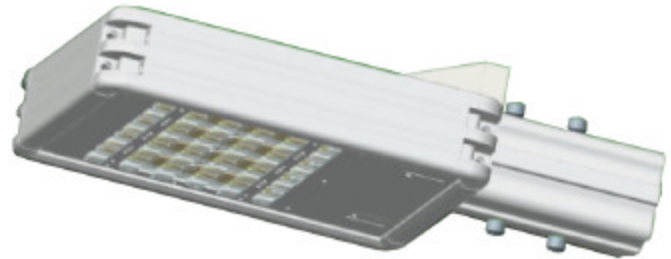

Mounting System Extruded aluminum slip fitter, for 2-3/8" dia. O.D. pipe standard. Available in a variety of adjustable castings and yokes. See Options and Accessories. Contact factory.

Painted Finish Detergent cleaned with iron phosphate and chromic acid rust inhibitor. Chip resistant powder urethane polyester coating, electro-static applied and baked. Standard colors are textured black, silvadillo and bronze.

Warranty The fixture mechanics are guaranteed to be free from defective material and workmanship, under normal installation and operating conditions, for five years from date of shipment from the factory. The LED module is warranted for five years. Escro Lighting will replace or repair modules, at their discretion, if 15% of the individual LEDs fail in a module in a provided fixture. See General Terms and Conditions.

Photometric Information See table. For more information contact factory or sales representative.

Labels ETL, IBEW labeled; suitable for wet location.

Specifications subject to change without notice

* Patent # 200830222967

CAT #	Color / Distribution
LFL481S	SILVADILLO/Type I distribution
LFL481BL	TEXTURED BLACK /Type I distribution
LFL481BZ	TEXTURED BRONZE/Type I distribution
LFL485S	SILVADILLO/Type V distribution
LFL485BL	TEXTURED BLACK /Type V distribution
LFL485BZ	TEXTURED BRONZE/Type V distribution