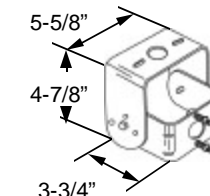

ETQ29.

Two 2-3/8" O.D.
2-1/8" I.D. tenon
fits 4" square poles

ETQ2.

Twin 2-3/8" O.D.
2-1/8" I.D. tenon
fits 4" square poles

ETQ3.

Three 2-3/8" O.D.
2-1/8" I.D. tenon
fits 4" square poles

ETQ4.

Quad 2-3/8" O.D.,
2-1/8" I.D. tenon
fits 4" square poles

EBS.

2-3/8" O.D., 2-1/8" I.D.
Tenon Straight mounting
bracket fits 2-3/8"
slip-fitter

ETR.

2-3/8" O.D., 2-1/8" I.D.
Tenon fits 4" round poles

EB90.

90 Degree "L" mounting bracket
fits 2-3/8" slip-fitter

TR.

SPHC, Thick 6mm
Adjusts over 180 degree arc.

SF.

Die cast aluminum slip-fitter joint
adjusts over 180 degree arc.
Fits 2-3/8" tenon.

Occupancy Sensor

Photo Control
Add suffix **PC**.

360° 48' coverage at 8' height