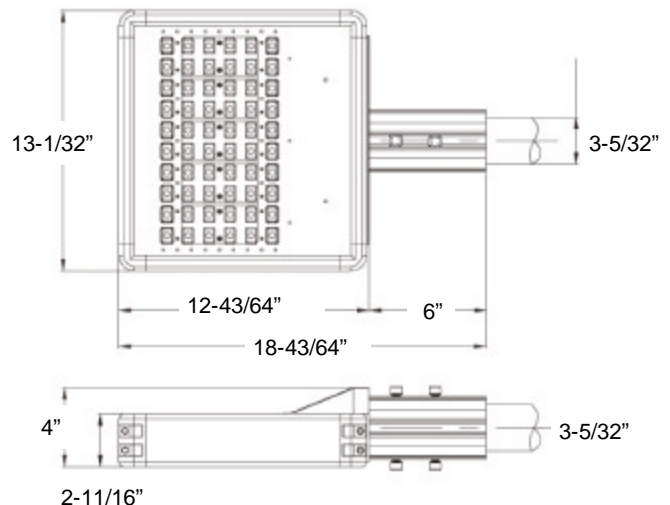

3254 North Kilbourn Avenue Chicago, Illinois 60641-4505
Phone: 773-427-7000 Fax: 800-217-1260 www.escolighting.com

A Woman-Owned Business
Established 1975

02/2010