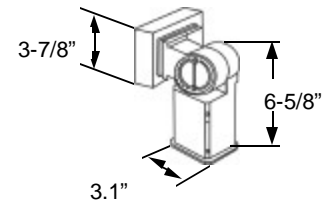

ETQ29.

Two 2-3/8" O.D.
2-1/8" I.D. tenon
fits 4" square poles

ETQ2.

Twin 2-3/8" O.D.
2-1/8" I.D. tenon
fits 4" square poles

ETQ3.

Three 2-3/8" O.D.
2-1/8" I.D. tenon
fits 4" square poles

ETQ4.

Quad 2-3/8" O.D.,
2-1/8" I.D. tenon
fits 4" square poles

EBS.

2-3/8" O.D., 2-1/8" I.D.
Tenon Straight mounting
bracket fits 2-3/8"
slip-fitter

ETR.

2-3/8" O.D., 2-1/8" I.D.
Tenon fits 4" round poles

EB90.

90 Degree "L" mounting bracket
fits 2-3/8" slip-fitter

TR.

SPHC, Thick 6mm
Adjusts over 180 degree arc.

SF.

Die cast aluminum slip-fitter joint
adjusts over 180 degree arc.
Fits 2-3/8" tenon.

Occupancy Sensor

Photo Control
Add suffix **PC**.

360° 48' coverage at 8' height