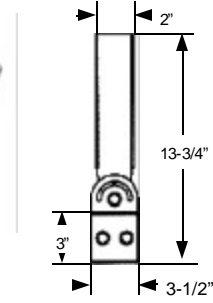

Trunnion 3

Change prefix from **LFL** to **LSL**
and add suffix **T3**

EXAMPLE ORDER **LSL361BZT2OS2** = LFL 36 Array, Type I distribution, textured bronze finish, with trunnion type 2 and occupancy sensor with 360° 48' coverage mounted at 8'.