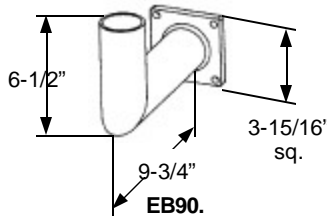

ETQ29.

Two 2-3/8" O.D.
2-1/8" I.D. tenon
fits 4" square poles

ETQ2.

Twin 2-3/8" O.D.
2-1/8" I.D. tenon
fits 4" square poles

ETQ3.

Three 2-3/8" O.D.
2-1/8" I.D. tenon
fits 4" square poles

ETQ4.

Quad 2-3/8" O.D.,
2-1/8" I.D. tenon
fits 4" square poles

EBS.

2-3/8" O.D., 2-1/8" I.D.
Tenon Straight mounting
bracket fits 2-3/8"
slip-fitter

ETR.

2-3/8" O.D., 2-1/8" I.D.
Tenon fits 4" round poles

EB90.

90 Degree "L" mounting bracket
fits 2-3/8" slip-fitter

TR.