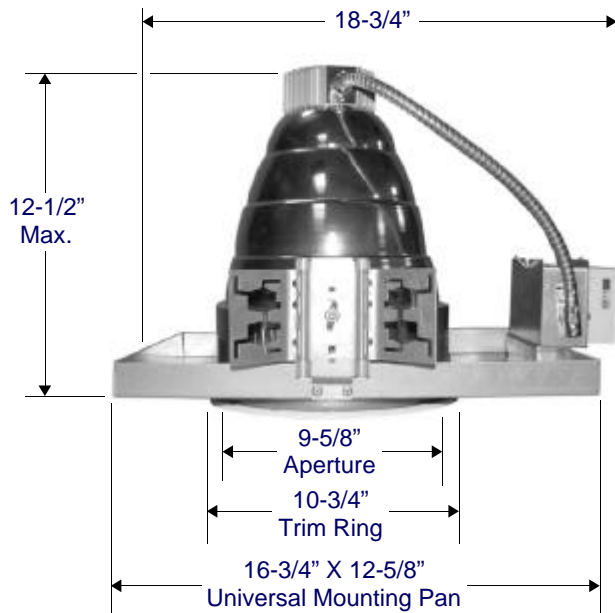

RC15210T Series 10" diameter downlight with Corning #73 tempered prismatic glass lens.	<table border="1"> <thead> <tr> <th>Catalog Number</th> <th>Watts</th> <th>Lamp Base</th> </tr> </thead> <tbody> <tr> <td>RC15210T3</td> <td>26</td> <td>GX24q-3</td> </tr> <tr> <td>RC15210T4</td> <td>32</td> <td>GX24q-3</td> </tr> <tr> <td>RC15210T5</td> <td>42</td> <td>GX24q-4</td> </tr> <tr> <td>RC15210T6</td> <td>57</td> <td>GX24q-5</td> </tr> </tbody> </table>	RC15310T Series 10" diameter downlight with flat fresnel glass lens.	<table border="1"> <thead> <tr> <th>Catalog Number</th> <th>Watts</th> <th>Lamp Base</th> </tr> </thead> <tbody> <tr> <td>RC15310T3</td> <td>26</td> <td>GX24q-3</td> </tr> <tr> <td>RC15310T4</td> <td>32</td> <td>GX24q-3</td> </tr> <tr> <td>RC15310T5</td> <td>42</td> <td>GX24q-4</td> </tr> <tr> <td>RC15310T6</td> <td>57</td> <td>GX24q-5</td> </tr> </tbody> </table>
RC15510T Series 10" diameter downlight with Corning #73 tempered prismatic glass lens and splayed stepped baffle.	<table border="1"> <thead> <tr> <th>Catalog Number</th> <th>Watts</th> <th>Lamp Base</th> </tr> </thead> <tbody> <tr> <td>RC15510T3</td> <td>26</td> <td>GX24q-3</td> </tr> <tr> <td>RC15510T4</td> <td>32</td> <td>GX24q-3</td> </tr> <tr> <td>RC15510T5</td> <td>42</td> <td>GX24q-4</td> </tr> <tr> <td>RC15510T6</td> <td>57</td> <td>GX24q-5</td> </tr> </tbody> </table>	RC15610T Series 10" diameter downlight with flat fresnel glass lens and splayed stepped baffle.	<table border="1"> <thead> <tr> <th>Catalog Number</th> <th>Watts</th> <th>Lamp Base</th> </tr> </thead> <tbody> <tr> <td>RC15610T3</td> <td>26</td> <td>GX24q-3</td> </tr> <tr> <td>RC15610T4</td> <td>32</td> <td>GX24q-3</td> </tr> <tr> <td>RC15610T5</td> <td>42</td> <td>GX24q-4</td> </tr> <tr> <td>RC15610T6</td> <td>57</td> <td>GX24q-5</td> </tr> </tbody> </table>
RC15810T Series 10" diameter downlight with Corning #73 tempered prismatic glass lens and splayed white baffle.	<table border="1"> <thead> <tr> <th>Catalog Number</th> <th>Watts</th> <th>Lamp Base</th> </tr> </thead> <tbody> <tr> <td>RC15810T3</td> <td>26</td> <td>GX24q-3</td> </tr> <tr> <td>RC15810T4</td> <td>32</td> <td>GX24q-3</td> </tr> <tr> <td>RC15810T5</td> <td>42</td> <td>GX24q-4</td> </tr> <tr> <td>RC15810T6</td> <td>57</td> <td>GX24q-5</td> </tr> </tbody> </table>	RC15910T Series 10" diameter downlight with flat fresnel glass lens and splayed white baffle.	<table border="1"> <thead> <tr> <th>Catalog Number</th> <th>Watts</th> <th>Lamp Base</th> </tr> </thead> <tbody> <tr> <td>RC15910T3</td> <td>26</td> <td>GX24q-3</td> </tr> <tr> <td>RC15910T4</td> <td>32</td> <td>GX24q-3</td> </tr> <tr> <td>RC15910T5</td> <td>42</td> <td>GX24q-4</td> </tr> <tr> <td>RC15910T6</td> <td>57</td> <td>GX24q-5</td> </tr> </tbody> </table>

Dimensions

RC15010T Series 10" Diameter Single Vertical Lamp PLT26W, 32W, 42W or 57W