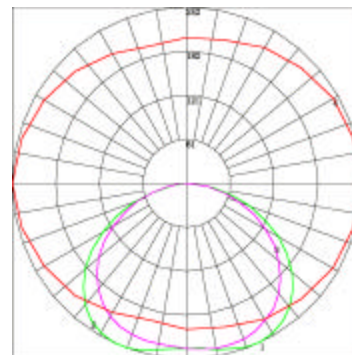

SPECIFICATIONS SUBJECT TO CHANGE WITHOUT NOTICE

Applications: Ideal for indoor or outdoor use in condos, apartments, hotels, walkways and porches.

DIMENSIONS

PHOTOMETRICS

HOW TO ORDER

Catalog Number	Number of LEDs	Wattage	Lumens	System Watts	CRI	CCT
WPL1503	1	13	1606	13	70	5000K