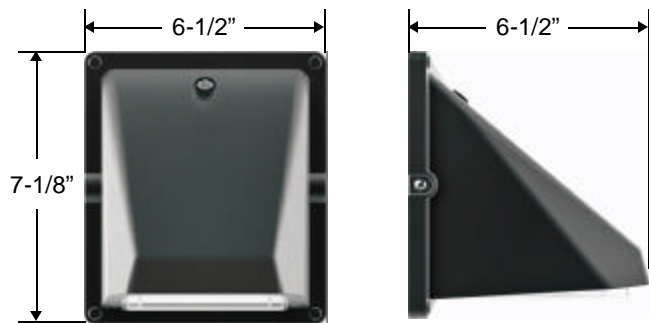

DIMENSIONS