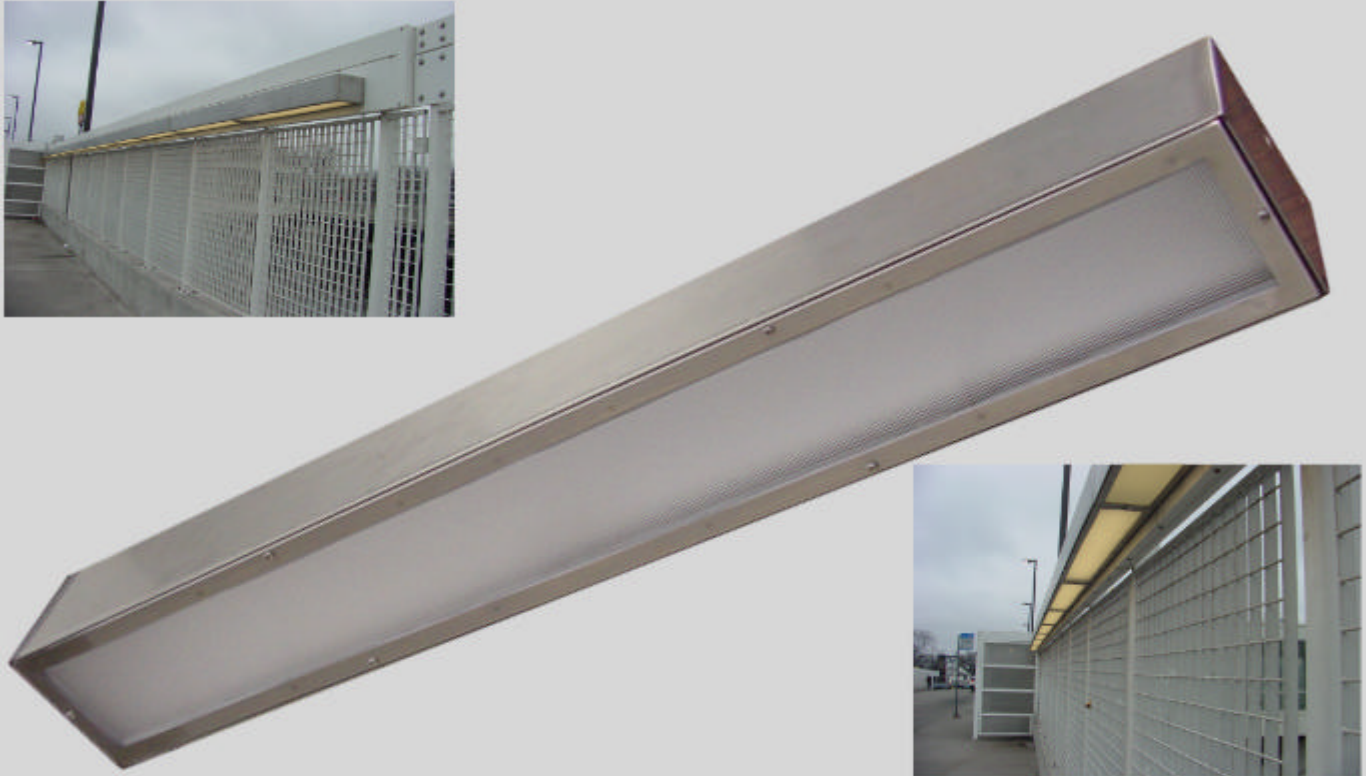

**SP2473
CUSTOM LUMINAIRE
4' AND 8' STAINLESS STEEL
FLUORESCENT WALL MOUNT**

FEATURED FIXTURE OF THE MONTH — MARCH 2004

FIXTURE TYPE: CUSTOM 4' AND 8' STAINLESS STEEL. FLUORESCENT. WALL MOUNT.

ARCHITECT: MC DONOUGH & ASSOCIATES, CHICAGO, ILLINOIS

ENGINEER: SPECTRUM ENGINEERING, INC., NORTHBROOK, ILLINOIS

CUSTOMER: CHICAGO TRANSIT AUTHORITY

APPLICATION: BUS DEPOT TURN-AROUND.

FIXTURE QUANTITY: (44) 8' FIXTURES. (2) 4' FIXTURES.

COMMENTS: ARCHITECT NEEDED TO PROVIDE GENERAL ILLUMINATION FOR BUS TURN-AROUND, PEDESTRIAN WALKWAY AND WAITING AREA. TIME WAS CRITICAL. PURCHASE ORDER RELEASED FOR PRODUCTION ON 10-28-03. SHIPPED ON 11-25-03.