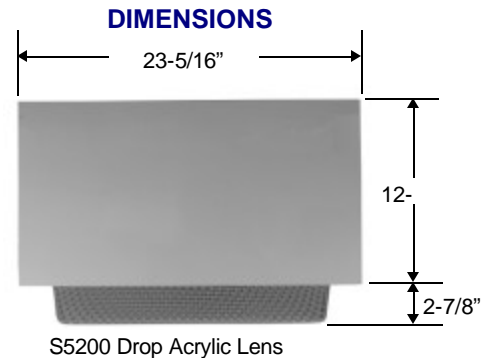

Reflector: .030" aluminum elliptical shape. Painted Sky White. See finish note.

Door Frame: 20 gauge (.036") C.R.S. or stainless steel #304-B gasketed with two captive, countersunk fasteners, concealed stainless steel hinging, painted Sky White. See Finish Note.

Ballast: Core and coil constant wattage autotransformer, high power factor with capacitor. Stainless steel supplied with epoxy filled core and coil.

Lamp: Clear, mogul base (by others).

Lamp Holder: Hi-heat porcelain, 4 K.V. rated, w/ nickel plated copper screw shell, spring loaded center contact, lamp grips, SF-2 leads (200° C). Impregnated gasket.

Finish: Detergent cleaned with iron phosphate and chromic acid rust inhibitor. Chip resistant powder urethane polyester coating, electrostatic applied and baked. Standard color Sky White. Custom colors are available. Consult factory or sales representative.

Labels: ETL, CETL listed & I.B.E.W labeled; suitable for wet location under covered ceiling. Wall mount listed wet location.

Fixture Warranty The fixture mechanics are guaranteed to be free from defective material and workmanship, under normal installation and operating conditions, for five years from date of shipment from the factory. See General Terms and Conditions.

Photometric Information: Contact factory.

SPECIFICATIONS SUBJECT TO CHANGE WITHOUT NOTICE

Ordering Information

S5000 Series 24" square with C73 prismatic tempered glass lens.