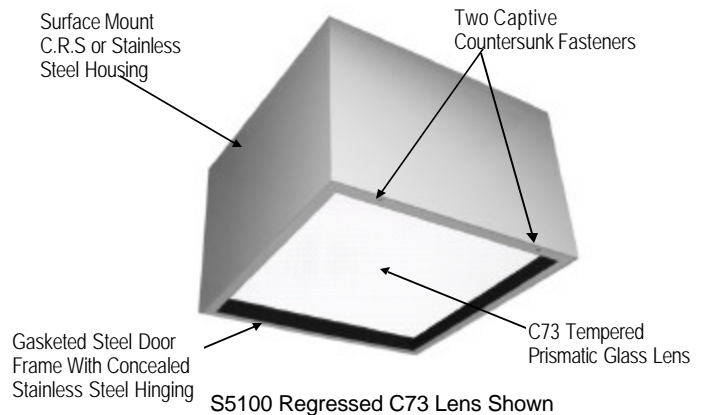

Reflector: .030" aluminum elliptical shape. Painted Sky White. See finish note.

Door Frame: 20 gauge (.036") C.R.S. or stainless steel #304-B gasketed with two captive, countersunk fasteners, concealed stainless steel hinging, painted Sky White. See Finish Note.

Ballast: Core and coil constant wattage autotransformer, high power factor with capacitor. Stainless steel supplied with epoxy filled core and coil.

Lamp: Clear, mogul base (by others).

Lamp Holder: Hi-heat porcelain, 4 K.V. rated, w/ nickel plated copper screw shell, spring loaded center contact, lamp grips, SF-2 leads (200° C). Impregnated gasket.

Finish: Detergent cleaned with iron phosphate and chromic acid rust inhibitor. Chip resistant powder urethane polyester coating, electrostatic applied and baked. Standard color Sky White. Custom colors are available. Consult factory or sales representative.

Labels: ETL, CETL listed & I.B.E.W labeled; suitable for wet location under covered ceiling. Wall mount listed wet location.

Fixture Warranty The fixture mechanics are guaranteed to be free from defective material and workmanship, under normal installation and operating conditions, for five years from date of shipment from the factory. See General Terms and Conditions.

Photometric Information: Contact factory.

SPECIFICATIONS SUBJECT TO CHANGE WITHOUT NOTICE

Ordering Information

S5000 Series 24" square with C73 prismatic tempered glass lens.