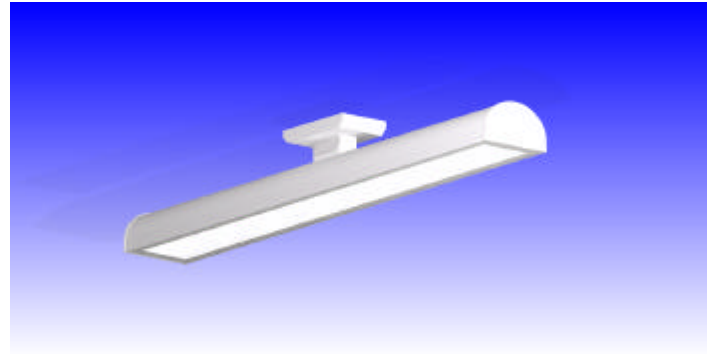

Lens

Extruded Acrylic or polycarbonate .118 Thick lens mounted in steel frame 20 GA. Frame mounted to housing with 6 fasteners. Gasketed between door frame and light shield to prevent light leak and contamination.

LED

24" Two (2) Linear LED Module. 27 Watt, 3000k, 4000k, or 5000k color temperature, 3665Lm. Total Lumen output 7330Lm.

48"

Four (4) Linear LED Module. 27Watt, 3000k, 4000k, or 5000k color temperature, 3665Lm. Total Lumen output 14660Lm.

LED Driver*

24"

One (1) Universal Everline LED Driver. Class 2, Input Voltage 120-277V 50-60Hz, Dimming Control 0-10V, Short circuit and open circuit protection rate: UL Dry & Damp Locations, RoHs Compliant, UL Recognized. Total Watts 63W.

48"

Two (2) drivers same as above, totaling 126W.

*Dimming control must be 0-10V to be compatible with driver.

Finish

Detergent cleaned with iron phosphate and chromic acid rust inhibitor. Chip resistant powder urethane polyester coating, electro-static applied and baked. Standard colors are sky white, textured bronze, and textured black. Custom colors are available. Consult factory or sales representative.

Fixture Warranty

The fixture mechanics are guaranteed to be free from defective material and workmanship, under normal installation and operating conditions, for ten years from date of shipment from the factory. The LED module is warranted for five years. See General Terms and Conditions.

Photometric Information

Contact factory.

Labels

ETL, CETL listed. IBEW #134 assembled and labeled. ARRA Compliant (Pending). Made in USA.

SPECIFICATIONS SUBJECT TO CHANGE WITHOUT NOTICE